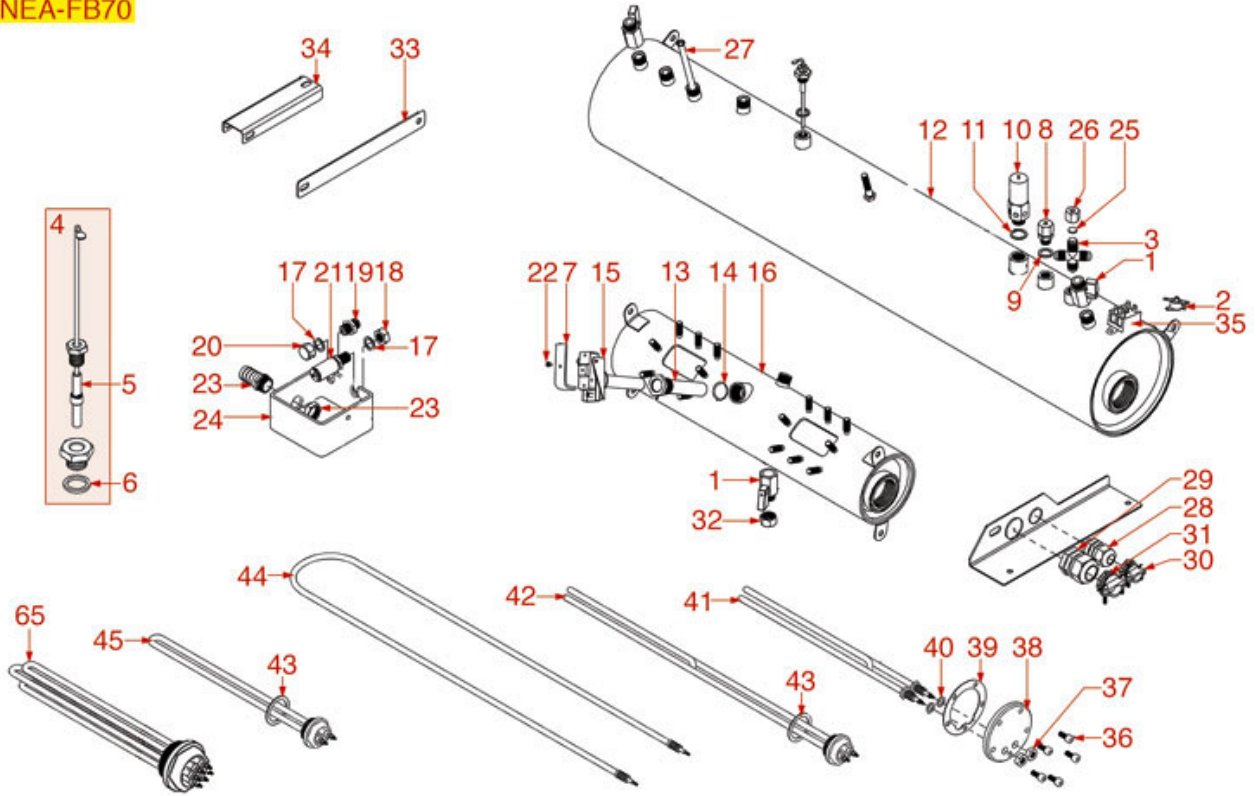

BOILER AND HEATING ELEMENTS

LINEA-FB70