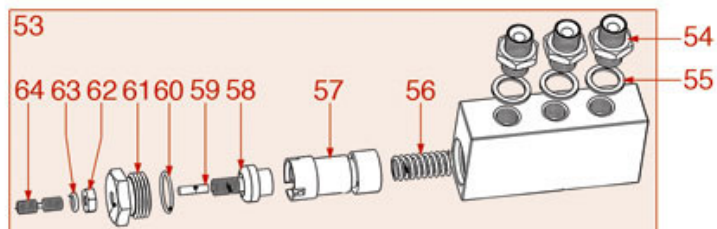

BOILER AND HEATING ELEMENTS

LINEA-FB70

GB5-FB80