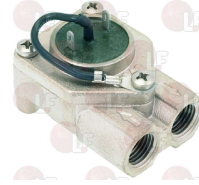

1455026 VOLUMETRIC FLOWMETER GICAR

connections $\varnothing$ 1/4" F.F.