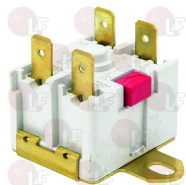

Suitable for:

MARZOCCO

Suitable for:

Contact thermostats

1444511 CONTACT THERMOSTAT 130°C
manual reset - 16A 250V