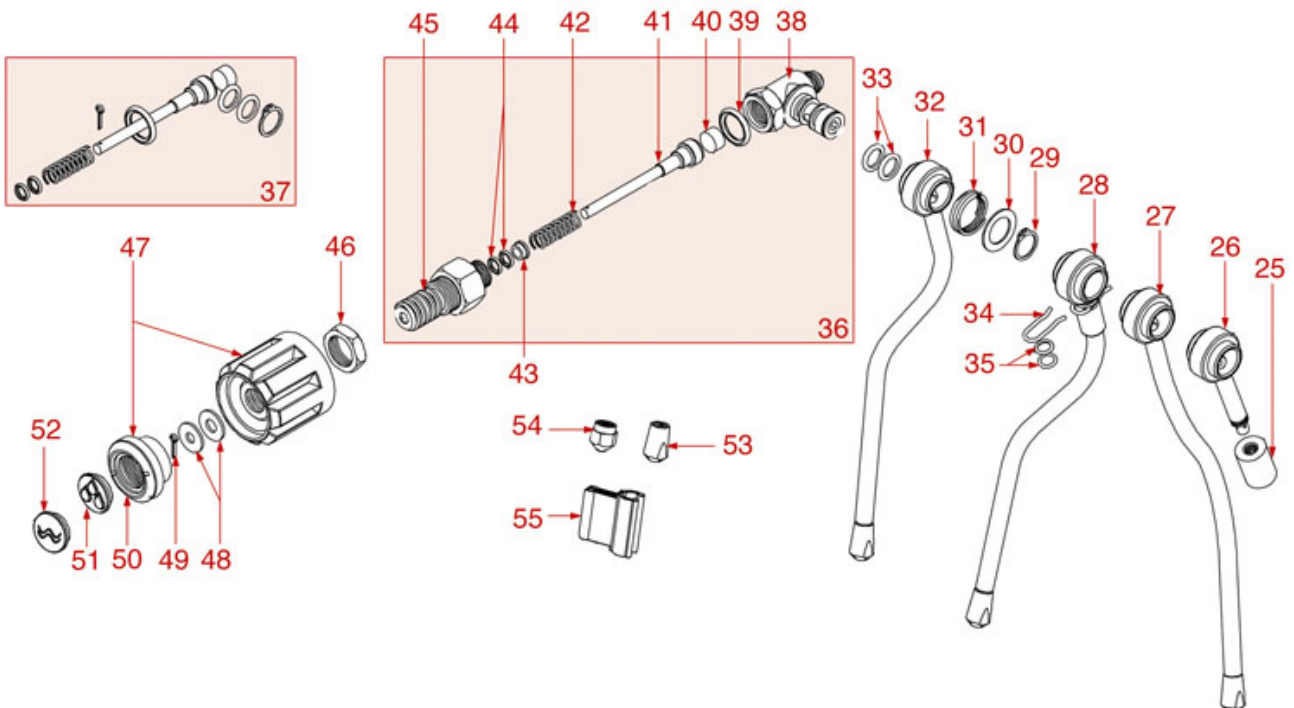

LINEA-FB70