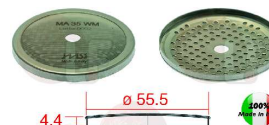

MARZOCCO

1460207 **PRECISION SHOWER SCREEN $\varnothing$ 55.5 mm**
central hole 7 mm - 112 holes $\varnothing$ 2 mm
Aisi 304 stainless steel - food hygiene certified
wire membrane 35 μ M
for Coffee machine (CARIMALI)
for Coffee machine (MARZOCCO)
for Coffee machine (SLAYER)
for Coffee machine (SYNESSO)