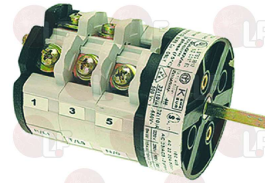

MARZOCCO L400/17

Suitable for:

1057017 **SELECTOR SWITCH 0-2 POSITIONS 32A 600V**
square pin 5x5 mm
for Coffee machine (MARZOCCO) FB/70 - LINEA

MARZOCCO L400/25

MARZOCCO L400/32

Suitable for:

1319807 **SELECTOR SWITCH 0-2 POSITIONS 32A 600V**
square pin 5x5 mm
for Coffee machine (MARZOCCO) FB/70 - LINEA
for Coffee machine (RANCILIO) S20
for Coffee machine (SAN MARCO) 105 - 85 - 95