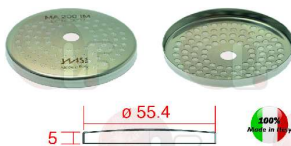

MARZOCCO L171/G

Seals for level glasses

1186242 **FLAT CARBO GASKET \varnothing 62x55x1 mm**
universal carbo
for level glass

MARZOCCO L122/B

Shower screens for brew group

1460202 **PRECISION SHOWER SCREEN \varnothing 55.4 mm**
central hole 7 mm - 98 holes \varnothing 3 mm
Aisi 316 stainless steel - food-safe certified
integrated membrane 200 μ M
for Coffee machine (CARIMALI)
for Coffee machine (MARZOCCO)
for Coffee machine (SLAYER)
for Coffee machine (SYNESSO)