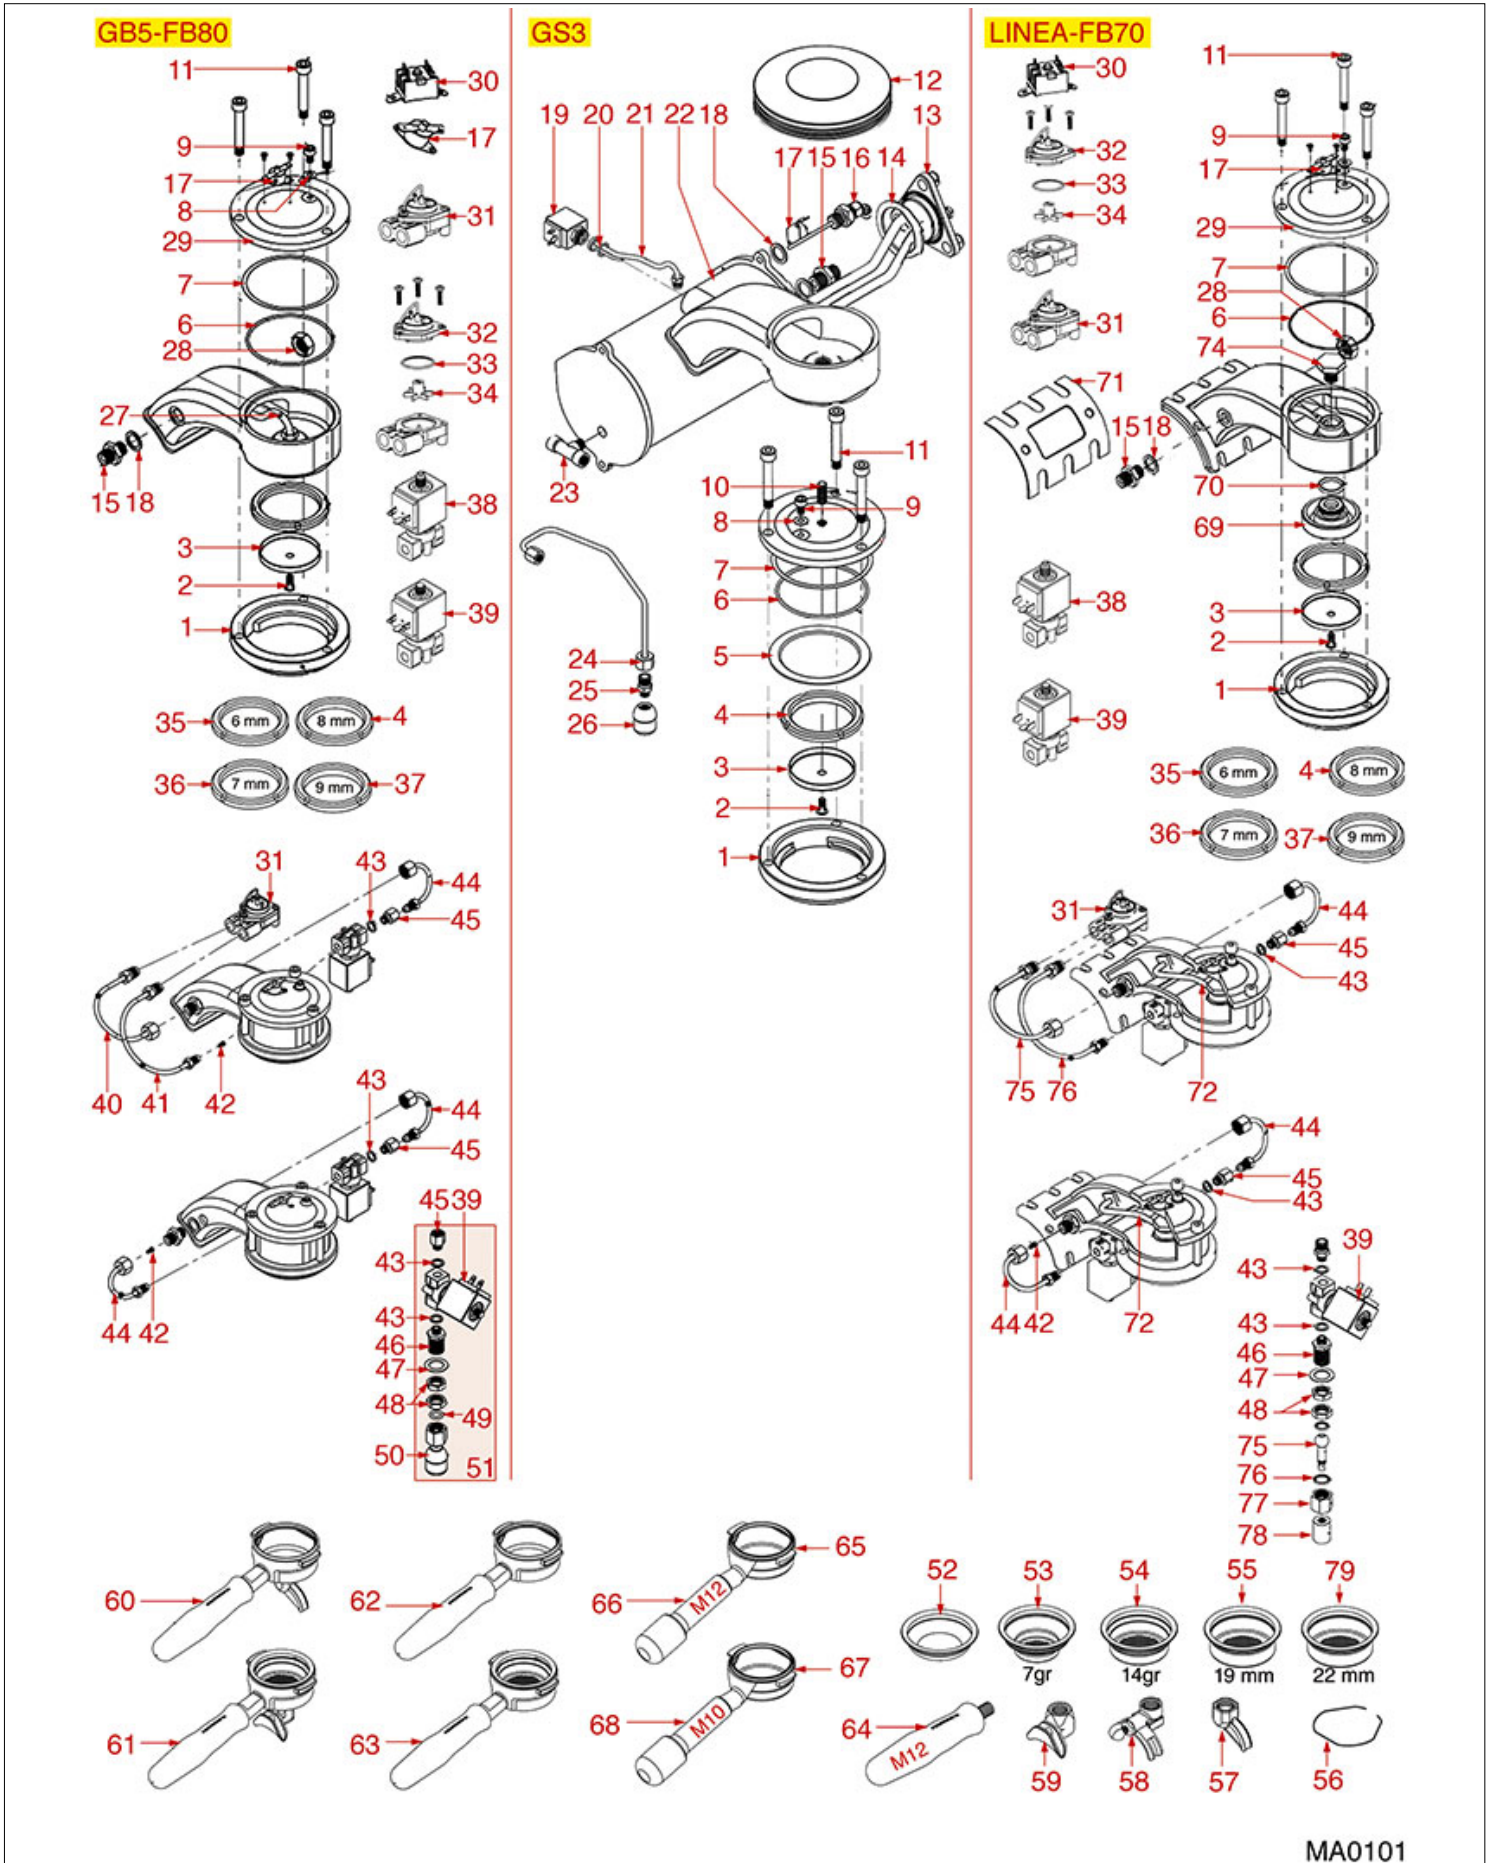

BREW GROUP GS3-GB5-FB70/80-LINEA

MA0101

Positions without LF code no.: upon request

MARZOCCO

Position	LF code no.	Description
1	1002008	FILTER HOLDER COUPLING
2	1528021	SHOWER STAINLESS STEEL SCREW M6
3	1081023	SHOWER SCREEN $\varnothing$ 57 mm
4	1186760	FILTER HOLDER GASKET $\varnothing$ 72x55x6.1/8 mm
4	1486001	FILTER HOLDER GASKET $\varnothing$ 72x55x6/8 mm
5	1190001	PAPER SEAL $\varnothing$ 73x59x0.8 mm
6	1186779	VITON O-RING 03300
7	1186320	FLAT CARBO GASKET $\varnothing$ 87x81x0.5 mm
8	1186811	COPPER FLAT GASKET $\varnothing$ 10x6x1 mm
9	1184010	STAINLESS STEEL SCREW M6x10 UNI 9327
11	1528060	ST. STEEL SCREW T.C.C.E.I. M8x55 UNI 5931
12	1186775	BREW GROUP COVER $\varnothing$ 120 mm
13	1755100	HEATING ELEMENT 800W 220V
14	1186633	FLAT CARBO GASKET $\varnothing$ 53x42x3 mm
17	1444535	CONTACT THERMOSTAT 135°C 16A 250V
18	1186619	COPPER FLAT GASKET $\varnothing$ 18x14x1.5 mm
25	1349111	FITTING $\varnothing$ 1/8"M 1/4"M
30	1444511	CONTACT THERMOSTAT 130°C
31	1455026	VOLUMETRIC FLOWMETER GICAR
33	1186631	O-RING 02112 VITON
34	1455032	IMPELLER GICAR
35	1186764	FILTER HOLDER GASKET $\varnothing$ 72x55x6 mm
36	1186765	FILTER HOLDER GASKET $\varnothing$ 72x55x7 mm
37	1186761	FILTER HOLDER GASKET $\varnothing$ 72x55x7.1/9 mm
37	1486005	FILTER HOLDER GASKET $\varnothing$ 72x55x7.1/9 mm
38	1120321	3-WAY SOLENOID VALVE PARKER 230V 50/60Hz
38	2102059	SOLENOID VALVE ODE 3-WAYS $\varnothing$ 1/8" 230V 8W
39	1120355	2-WAY SOLENOID VALVE PARKER 230V 50/60Hz
43	1186301	COPPER FLAT GASKET $\varnothing$ 14x10x1 mm
46	3349322	NICHEL-PLATED FITTING $\varnothing$ 1/8"M-3/8"M
47	1528130	ARTICULATION WASHER $\varnothing$ 26x16.5x1 mm
48	1349364	NUT $\varnothing$ 3/8"
52	1160339	BLIND FILTER
53	1160025	1 CUP FILTER 7 gr
54	1160336	2-CUP FILTER 14 GRAMS
55	1160019	2 CUPS FILTER 19 mm
56	1250101	FILTER BLOCKING SPRING $\varnothing$ 1,00 mm INOX
57	1022501	SINGLE SPOUT $\varnothing$ 3/8"
58	1022523	ADJUSTABLE SHORT DOUBLE SPOUT $\varnothing$ 3/8"
59	1022004	DOUBLE SPOUT $\varnothing$ 3/8"
64	1241096	FILTER HOLDER HANDLE M12
66	1241501	FILTER HOLDER HANDLE M12
67	1165029	FILTER HOLDER MARZOCCO
68	1241502	FILTER HOLDER HANDLE M10
69	1086511	SHOWER HOLDER DIFFUSER
70	1186238	O-RING 04081 EPDM
71	1186324	COFFEE GROUP GASKET 109x97x2 mm
71	1186781	COFFEE GROUP GASKET 109x92x2 mm
74	1528058	CAP FOR BREW GROUP
79	1160018	2 CUPS FILTER 22 mm