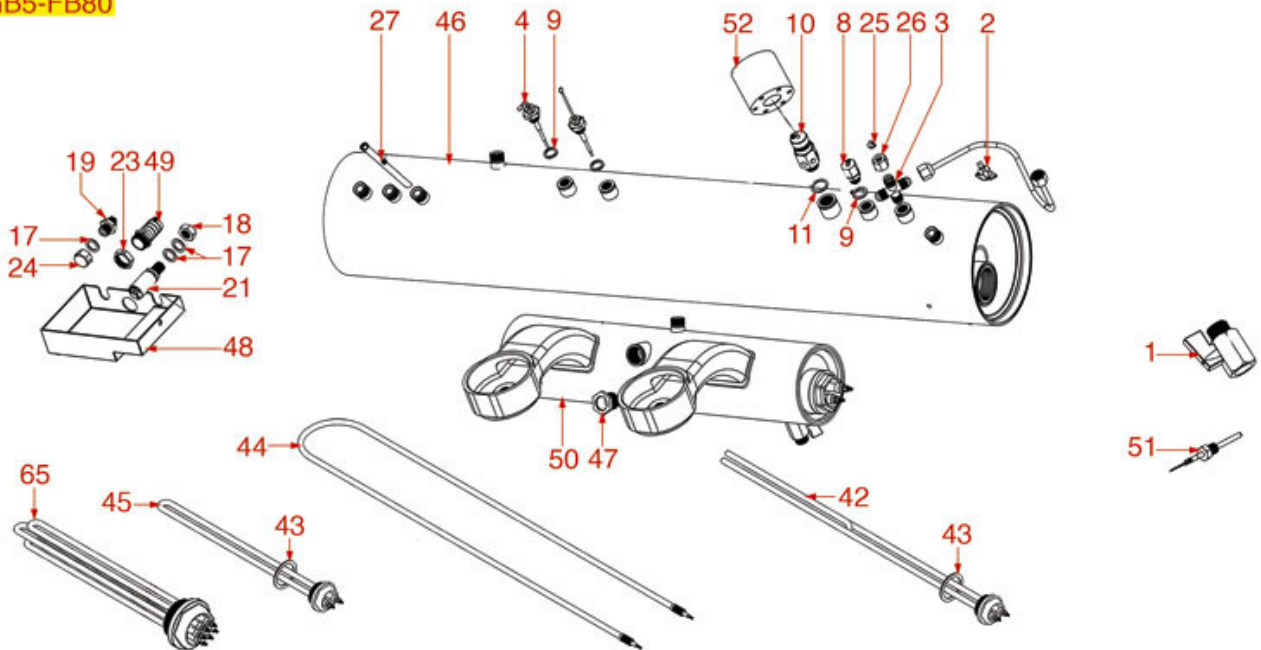

BOILER AND HEATING ELEMENTS

LINEA-FB70

GB5-FB80