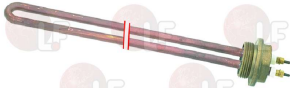

MARZOCCO LR340/220B

1755132 HEATING ELEMENT 1600W 230V
immersed length 650 mm - 2 poles
connection $\varnothing$ 1"1/4
for 3 groups coffee machines