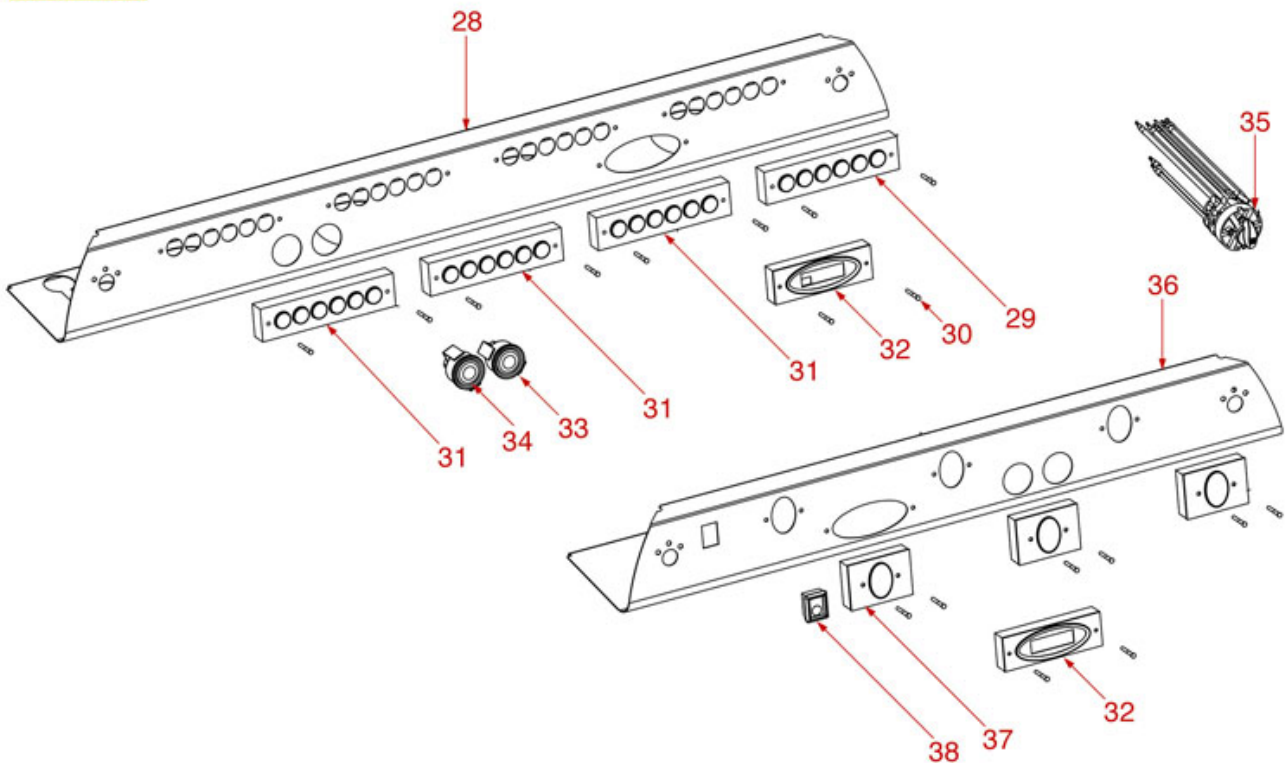

PUSH-BUTTON PANELS AND PRESSURE GAUGES

LINEA-FB70

GB5-FB80