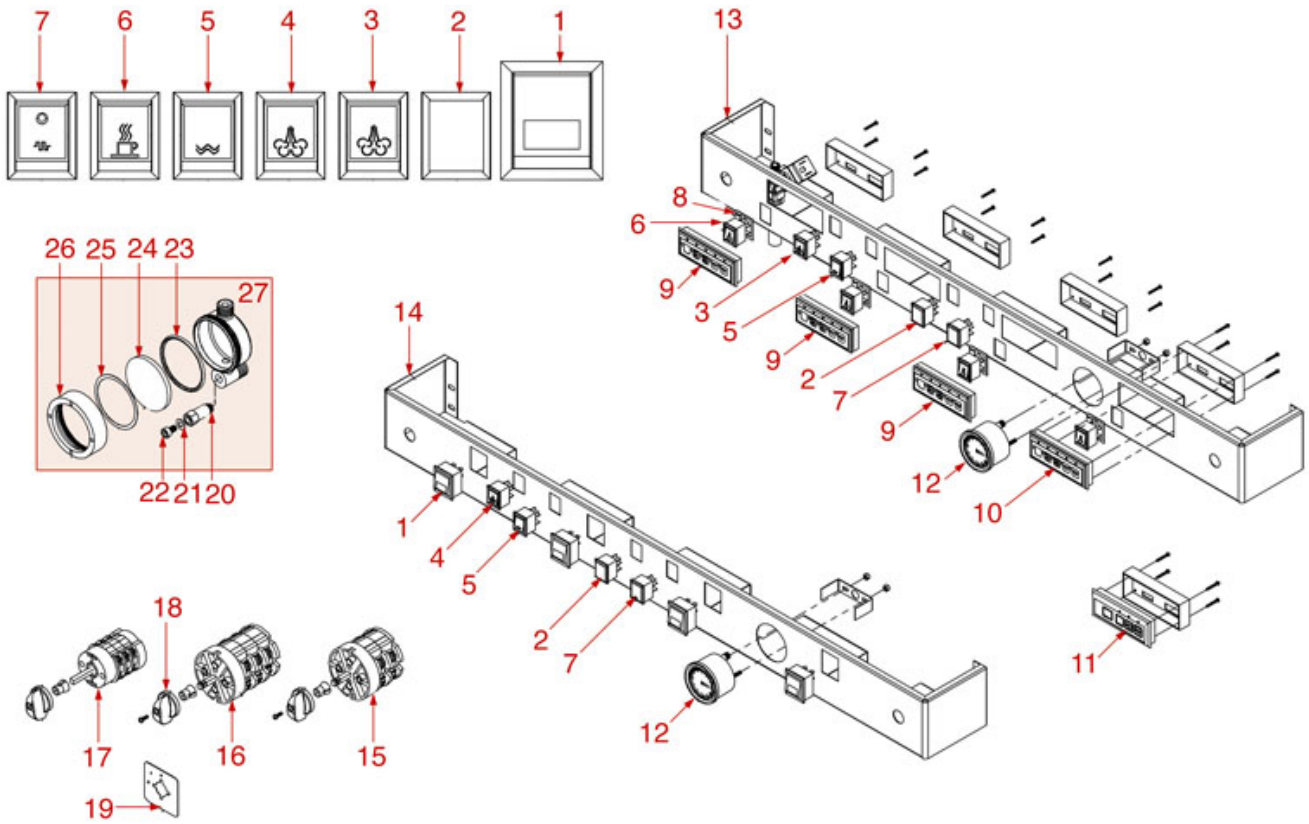

PUSH-BUTTON PANELS AND PRESSURE GAUGES

LINEA-FB70