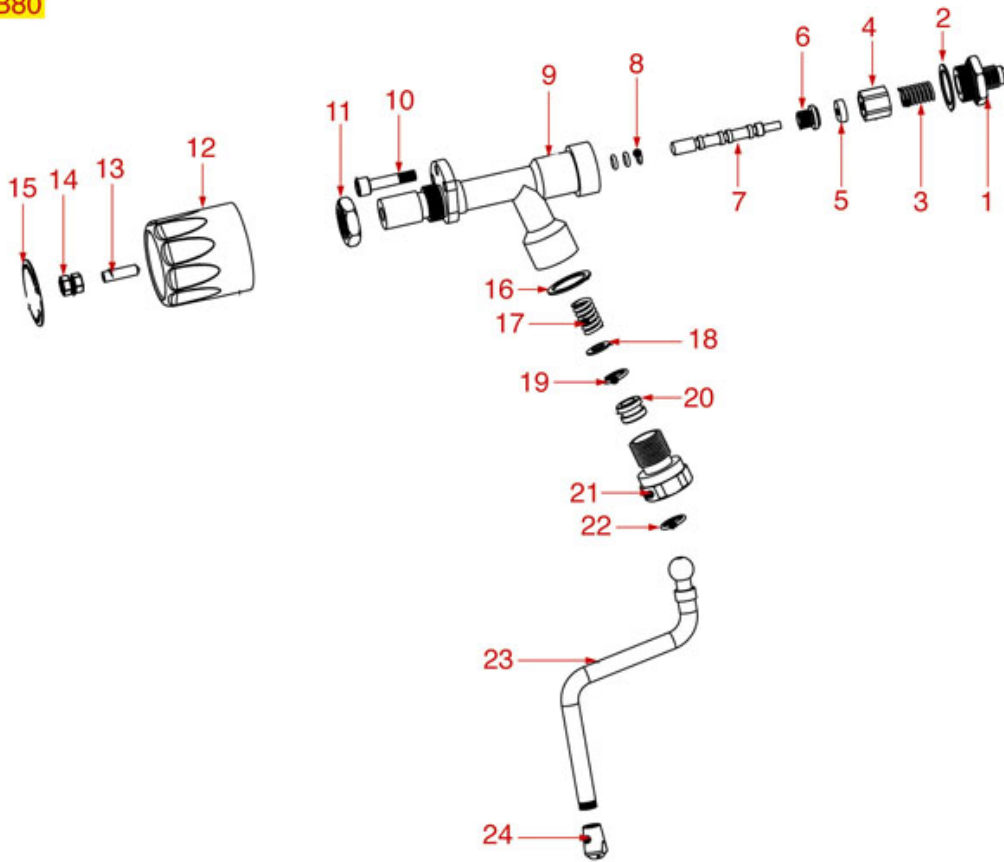

STEAM TAPS

GB5-FB80