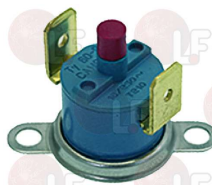

Suitable for:

MARZOCCO

Suitable for:

Contact thermostats

1444511 CONTACT THERMOSTAT 130°C
manual reset - 16A 250V

MARZOCCO L276/B

1444535 CONTACT THERMOSTAT 135°C 16A 250V
with manual reset
for Coffee machine (MARZOCCO) FB70 - FB80 - GB5
GS3 - LINEA - MISTRAL
for Coffee machine (NUOVA SIMONELLI) APPIA
AURELIA - JAZZ - OSCAR - PREMIER - PROGRAM
for Coffee machine (VICTORIA ARDUINO) ADONIS
ATHENAS - VENUSCENTURY