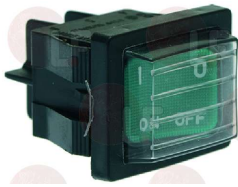

1319935 GREEN BIPOLAR SWITCH 15A 250V

with indicator lamp and push-button cover
"ON-OFF" simbol screenprinted
mounting hole 30x22 mm